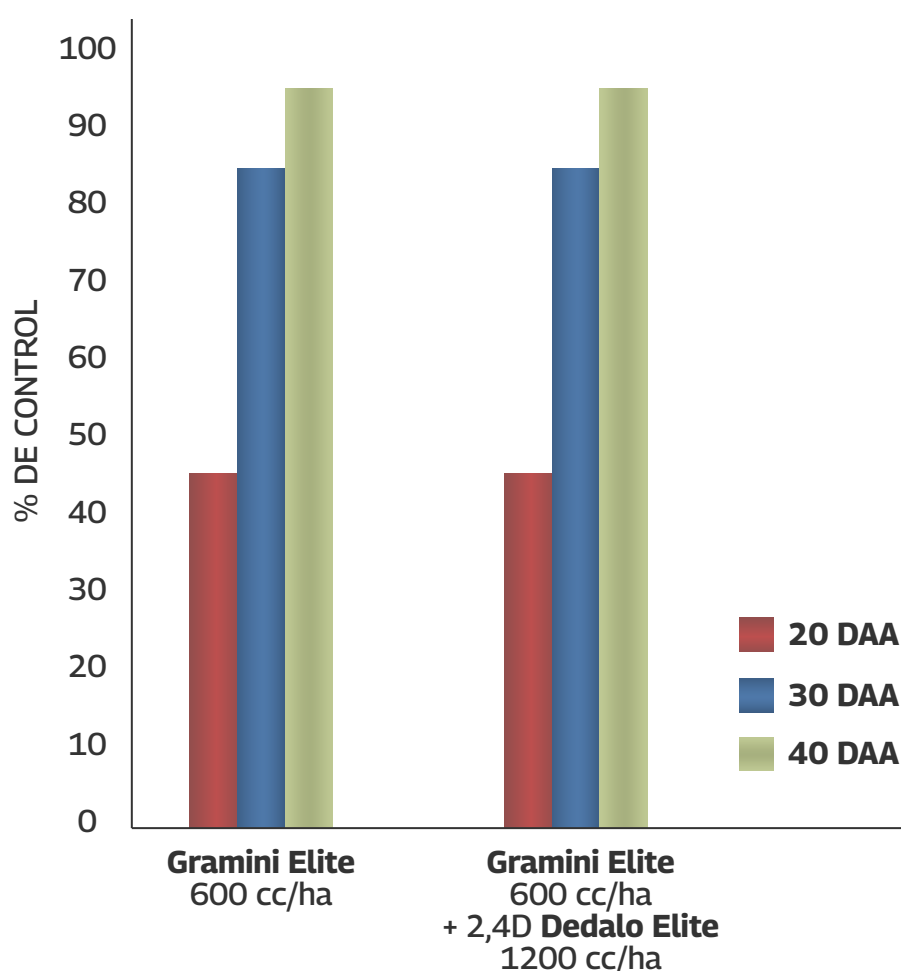

## ELITE

Haloxypol 6% +  
Cletodim 12% ME

### IT'S THE ONLY GREEN LABEL GRAMINICIDE!

#### Ryegrass control test

**Location:** Crespo, Entre Ríos.

**Agricultural engineer:** Esteban Muñiz.

- › It controls annual and perennial grass in just one application.
- › As it is nanoformulated, it does not need oil addition.
- › It can be combined with 2,4-D Dédalo Elite to control grass and broadleaf weeds in just one application. You can save up to 10 USD per hectare.
- › Recommended dose: 400 a 900 cc/ha.